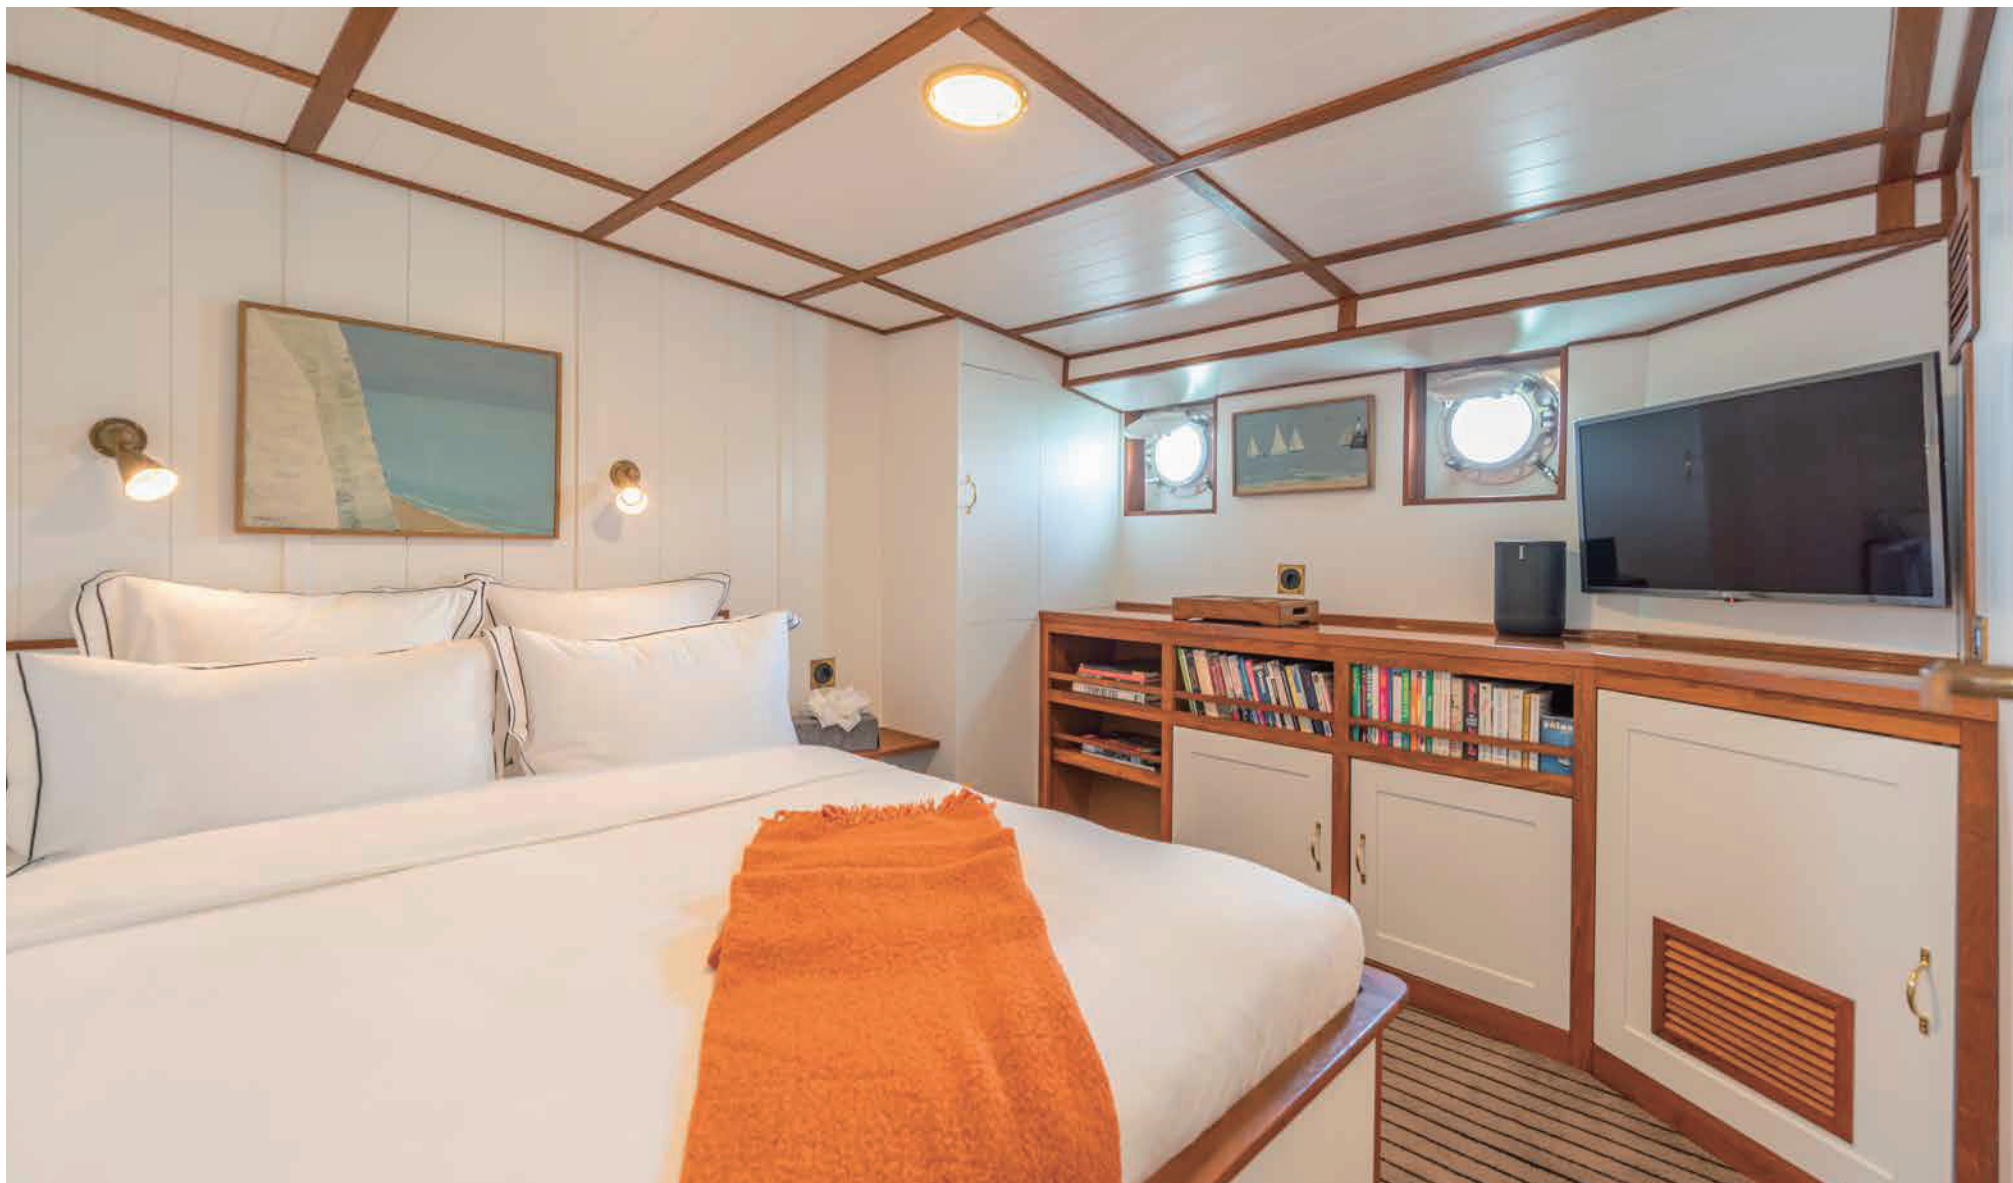

FOR CHARTER

CAMARA C 32M / 105'

QUEEN CABIN I